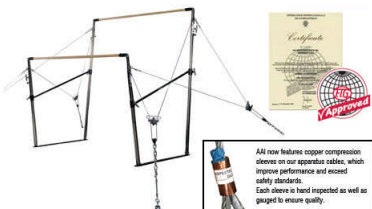

Gymnastics Chalk

AAI Stratum Vault Board

AAI Stratum Vault Board # 407228

Our Price: \$725

Plus Shipping

Pit Foam Cubes

Carpet Bonded Foam

Dollamur Carpet Bonded Foam Rolls Standard Or Flexi , Blue or Gray

Our Price: \$595

Plus Shipping

Mini Tramp

Gymnastics Chalk 36 lb. case

Our Price: \$185
Plus shipping

**Foam Pit Cubes 6" x 6" x 6"
or 8" x 8" X8"**

Our Price: 6" \$1.09 ea
Our Price: 8" \$2.48 ea
Plus shipping

20" x 20" Mini Tramp
adjustable legs, 6" springs, full pads

Our Price: \$799
Plus Shipping

AAI Elite Uneven Bars

Our Price: \$3743
Plus shipping

AAI TAC 10 Vault Table

Our Price: \$3699
Plus shipping

AAI Level 4 Vault System

Our Price: \$3231
Plus Shipping

**AAI Space
Reduction
System**

**Save Space , works
on Rings, Hi Bar,
and Uneven Bars
set of 4
ZOur Price \$995**

**AAI Classic Conversion
Kit**

**Convert your old AAI
Classic Uneven Bars to
meet FIG, USAFG, NCAA
Specifications
Our Price \$497**